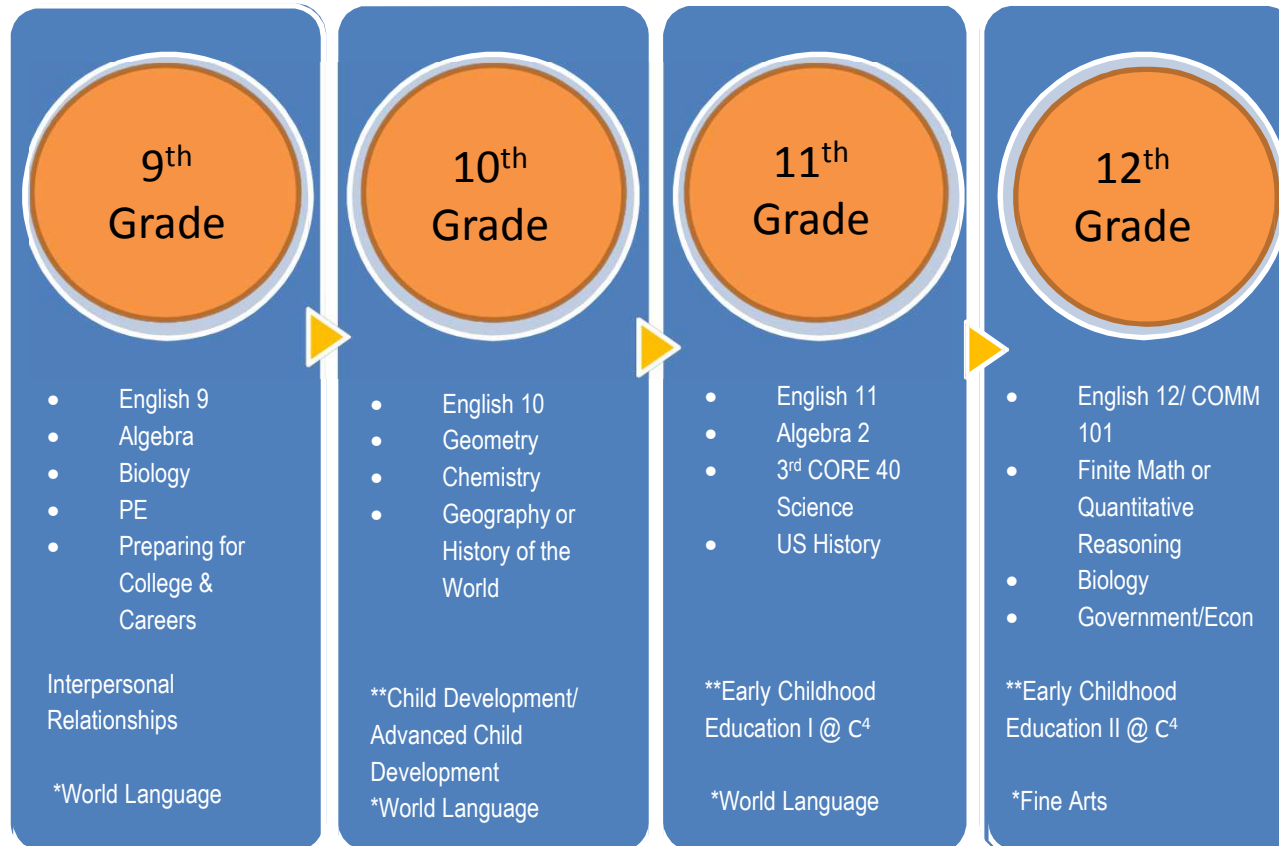

# C<sup>4</sup> Columbus Area Career Connection

## Early Childhood Education Career Pathway

2014 average annual wage in Indiana: \$25,000  
(Average based on Career Technical Education &/or Associate Degree)

Job Titles: Early Childhood Teacher, Early Childhood Center Director, Family-Life Specialist, Teacher's Aide (Public Schools)